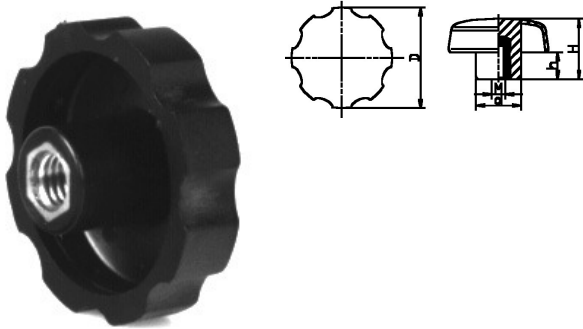

003500. STERKNOP PS / PA

| Artikelcode | D | d | H | h | | | Lengte | |
|----------------------|----|------|------|-----|-----|----|--------|-------|
| 003500.030060001.000 | 30 | 13,5 | 18,0 | 8,0 | M 6 | ST | | zwart |
| 003500.030060121.000 | 30 | 13,5 | 18,0 | 8 | M 6 | | 12 | zwart |
| 003500.030060171.000 | 30 | 13,5 | 18,0 | 8 | M 6 | | 17 | zwart |
| 003500.030060221.000 | 30 | 13,5 | 18,0 | 8 | M 6 | | 22 | zwart |
| 003500.030080001.000 | 30 | 13,5 | 18,0 | 8,0 | M 8 | ST | | zwart |
| 003500.030080201.000 | 30 | 13,5 | 18,0 | 8 | M 8 | | 20 | zwart |
| 003500.040060001.000 | 40 | 16,0 | 18,5 | 6,5 | M 6 | ST | | zwart |
| 003500.040080001.000 | 40 | 16,0 | 18,5 | 6,5 | M 8 | ST | | zwart |
| 003500.040080201.000 | 40 | 16,0 | 18,5 | 7 | M 8 | | 20 | zwart |
| 003500.040100201.000 | 40 | 16,0 | 18,5 | 7 | M10 | | 20 | zwart |
| 003500.050080001.000 | 50 | 18,0 | 23,5 | 9,5 | M 8 | ST | | zwart |
| 003500.050080151.000 | 50 | 18,0 | 23,5 | 8,5 | M 8 | | 15 | zwart |
| 003500.050100001.000 | 50 | 18,0 | 23,5 | 9,5 | M10 | ST | | zwart |
| 003500.050100201.000 | 50 | 18,0 | 23,5 | 8,5 | M10 | | 20 | zwart |
| 003500.050100251.000 | 50 | 18,0 | 23,5 | 8,5 | M10 | | 25 | zwart |
| 003500.050100301.000 | 50 | 18,0 | 23,5 | 8,5 | M10 | | 30 | zwart |
| 003500.060080001.000 | 60 | 18,0 | 24,0 | 9,0 | M 8 | ST | | zwart |
| 003500.060100001.000 | 60 | 18,0 | 24,0 | 9,0 | M10 | ST | | zwart |
| 003500.060100201.000 | 60 | 18,0 | 24,0 | 9 | M10 | | 20 | zwart |
| 003500.060100251.000 | 60 | 18,0 | 24,0 | 9 | M10 | | 25 | zwart |
| 003500.060100301.000 | 60 | 18,0 | 24,0 | 9 | M10 | | 30 | zwart |