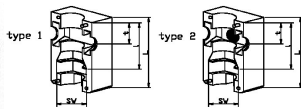

## 440060. EXPANSIEHOEKVERBINDING PA 2-DELIG ZONDER KRAAG

Uitvoeringen:

- zonder moer
- met 1 moer
- met 3 moeren

25X25X1,5 ook leverbaar met 5 moeren

Artikelcode	Buismaat	Wanddikte	SW	t	l	L	M	Type
440060.202015060.000	20 x 20	1,5	10	10,0	35,0	41,0	M 6	1
440060.202015061.000	20 x 20	1,5	10	10,0	35,0	41,0	M 6	1
440060.202015062.000	20 x 20	1,5	10	10,0	35,0	41,0	M 6	1
440060.202015063.000	20 x 20	1,5	10	10,0	35,0	41,0	M 6	1
440060.202015080.000	20 x 20	1,5	13	10,0	35,0	41,0	M 8	1
440060.202015081.000	20 x 20	1,5	13	10,0	35,0	41,0	M 8	1
440060.202015083.000	20 x 20	1,5	13	10,0	35,0	41,0	M 8	1
440060.252515080.000	25 x 25	1,5	13	12,5	30,0	42,0	M 8	2
440060.252515081.000	25 x 25	1,5	13	12,5	30,0	42,0	M 8	2
440060.252515085.000	25 x 25	1,5	13	12,5	30,0	42,0	M 8	2
440060.303020080.000	30 x 30	2,0	13	15,0	35,0	41,0	M 8	1
440060.303020081.000	30 x 30	2,0	13	15,0	35,0	41,0	M 8	1
440060.303020083.000	30 x 30	2,0	13	15,0	35,0	41,0	M 8	1