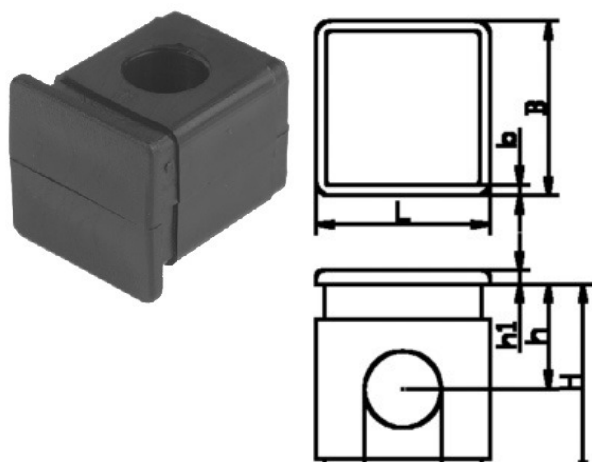

## 440150. HOEKVERBINDING PA 2-DELIG MET KRAAG / MET DOORLOPENDE BORING

Artikelcode	L x B	b	H	h	h1	d
440150.252515080.000	25 x 25	1,5	28,0	15,0	2,0	8,0
440150.252515110.000	25 x 25	1,5	28,0	15,0	2,0	11,0
440150.252520090.000	25 x 25	2,0	28,0	15,0	3,5	9,0