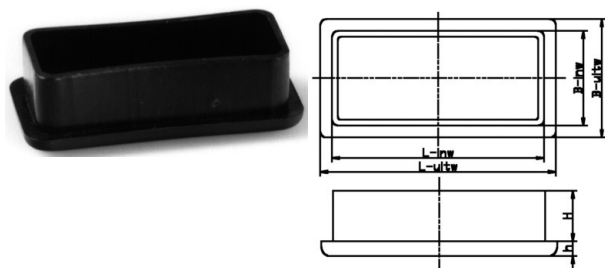

403311. INDOP PE RECHTHOEKIG ZONDER LAMELLEN

Artikelcode	L	B	L (inw.)	B (inw.)	H	h	
403311.060035030.000	60,0	35,0	54,0	27,0	13,0	5,0	zwart
403311.060040040.000	60,0	40,0	52,0	32,0	17,0	5,0	zwart
403311.080040020.000	80,0	40,0	76,0	36,0	17,0	5,0	zwart
403311.080040040.000	80,0	40,0	72,0	32,0	17,0	6,0	zwart