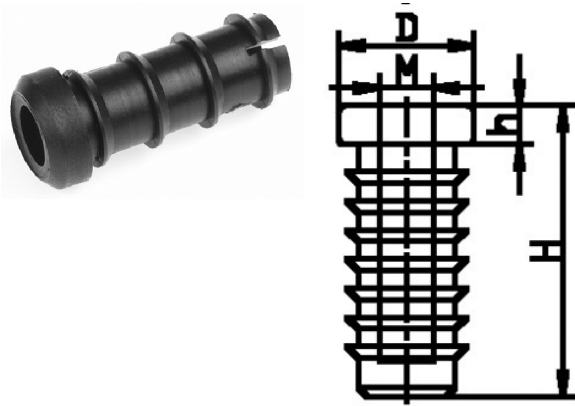

## 404021. INSTEKTOP MET BORING

| Artikelcode          | D        | H    | h   |     |       |
|----------------------|----------|------|-----|-----|-------|
| 404021.001408020.000 | 14,0X1,0 | 27,0 | 5,0 | M 8 | zwart |
| 404021.001408020.001 | 14,0X1,0 | 27,0 | 5,0 | M 8 | wit   |
| 404021.001608020.000 | 16,0X1,0 | 27,0 | 5,0 | M 8 | zwart |
| 404021.001608020.001 | 16,0X1,0 | 27,0 | 5,0 | M 8 | wit   |
| 404021.001808020.000 | 18,0X1,0 | 27,0 | 5,0 | M 8 | zwart |
| 404021.001808020.001 | 18,0X1,0 | 27,0 | 5,0 | M 8 | wit   |