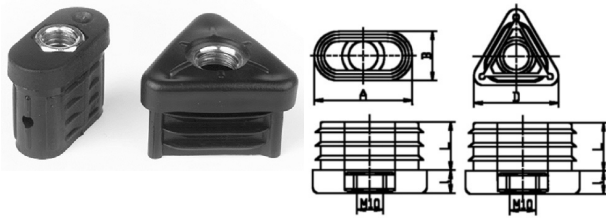

404071. INDOP PA OVAAL/DRIEHOEK OMSPOTEN MOER

| Artikelcode | A | B | Wanddikte | L | I | | |
|----------------------|------|------|-----------|------|-----|-----|-------|
| 404071.301508011.000 | 30,0 | 15,0 | 1,0 | 19,5 | 6,0 | M 8 | zwart |
| 404071.353510001.000 | 35,0 | M10 | 1,0-2,0 | 14,7 | 7,0 | M10 | zwart |