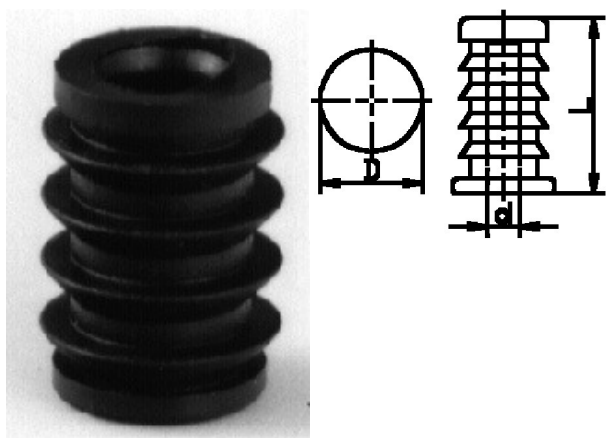

404090. BUS PE ROND MET LAMELLEN VOOR LOOPWIELBEVESTIGING

Artikelcode	D	L	d	
404090.001408000.000	14,0X1,0	24,0	8,0	zwart
404090.001608000.000	16,0X1,0	24,0	8,0	zwart
404090.001808000.000	18,0X1,0	24,0	8,0	zwart
404090.002008000.000	20,0X1,0	24,0	8,0	zwart
404090.002208000.000	22,0X1,0	24,0	8,0	zwart
404090.002508000.000	25,0X1,0	24,0	8,0	zwart
404090.002808000.000	28,0X1,0	24,0	8,0	zwart