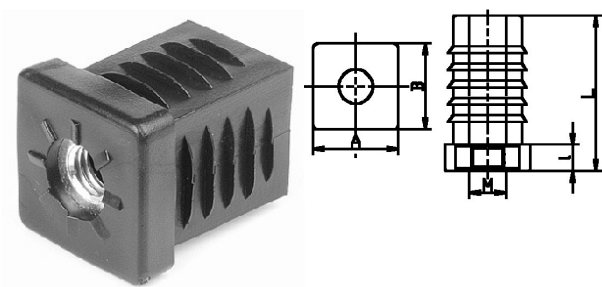

404100. INDOP STYLEEN RECHTHOEKIG VOOR LOOPWIELBEVESTIGING

v.v. omspoten moer

Artikelcode	A	B	L	I		
404100.202008001.000	20,0	20,0	35,0	4,0	M 8	zwart
404100.252508001.000	25,0	25,0	34,0	5,0	M 8	zwart
404100.252510001.000	25,0	25,0	34,0	5,0	M10	zwart
404100.303010001.000	30,0	30,0	35,0	5,0	M10	zwart