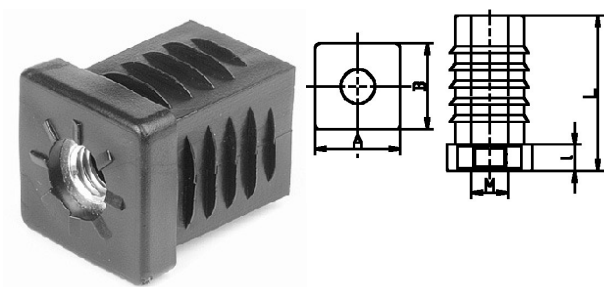

## 404100. INDOP STYLEEN RECHTHOEKIG VOOR LOOPWIELBEVESTIGING

v.v. omspoten moer

Artikelcode	A	B	L	I		
404100.202008001.000	20,0	20,0	35,0	4,0	M 8	zwart
404100.252508001.000	25,0	25,0	34,0	5,0	M 8	zwart
404100.252510001.000	25,0	25,0	34,0	5,0	M10	zwart
404100.303010001.000	30,0	30,0	35,0	5,0	M10	zwart