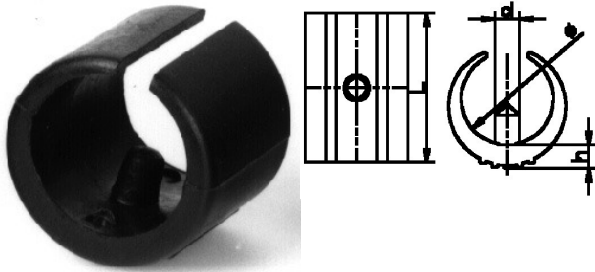

## 405030. SLEEBUISGLIJDER BUISGLIJDEER ZADELVOET M.STIFT

d = \*: zonder stift

Artikelcode	Diameter	d	h	L	
405030.141618000.000	14,0-16,0	*	3,5	18,0	zwart
405030.141618042.000	14,0-16,0	5,5	3,5	18,0	zwart
405030.141618055.000	14,0-16,0	5,5	3,5	18,0	zwart
405030.141618055.001	14,0-16,0	5,5	3,5	18,0	wit
405030.161819000.000	16,0-18,0	*	3,5	19,0	zwart
405030.161819055.000	16,0-18,0	5,5	3,5	19,0	zwart
405030.161819055.001	16,0-18,0	5,5	3,5	19,0	wit
405030.182020000.000	18,0-20,0	*	3,5	20,0	zwart
405030.182020055.000	18,0-20,0	5,5	3,5	20,0	zwart
405030.182020055.001	18,0-20,0	5,5	3,5	20,0	wit
405030.202222000.000	20,0-22,0	*	4,0	22,0	zwart
405030.202222055.000	20,0-22,0	5,5	4,0	22,0	zwart
405030.202222055.001	20,0-22,0	5,5	4,0	22,0	wit
405030.242625000.000	24,0-26,0	*	5,0	25,0	zwart
405030.242625055.000	24,0-26,0	5,5	5,0	25,0	zwart
405030.242625055.001	24,0-26,0	5,5	5,0	25,0	wit
405030.242625075.000	24,0-26,0	7,5	5,0	25,0	zwart
405030.242625075.001	24,0-26,0	7,5	5,0	25,0	wit
405030.283030000.000	28,0-30,0	*	5,5	30,0	zwart
405030.283030075.000	28,0-30,0	5,5	5,5	30,0	zwart
405030.283030075.001	28,0-30,0	5,5	5,5	30,0	wit