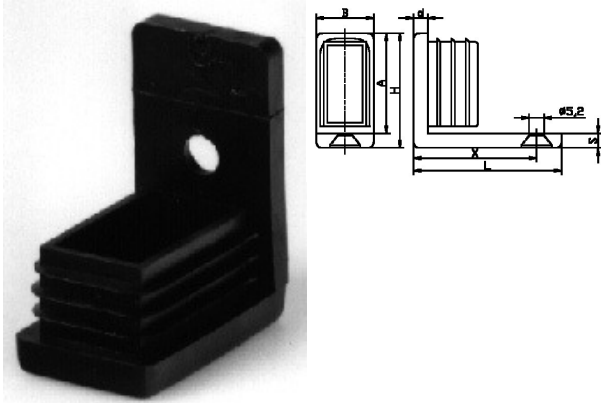

405160. KRUISPOOTDOP PE HOOGKANT

Artikelcode	Buismaat	H	d	S	X	L		
405160.202000000.000	20 x 20	25,0	5,0	5,0	29,5	28,5	zwart	
405160.202000000.910	20 x 20	25,0	5,0	5,0	29,5	28,5	wit	
405160.252500000.000	25 x 25	30,0	5,0	5,0	19,0	28,0	zwart	
405160.252500000.735	25 x 25	30,0	5,0	5,0	19,0	28,0	grijs	RAL7035
405160.252500000.903	25 x 25	30,0	5,0	5,0	19,0	28,0	wit	RAL 9003
405160.301500000.000	30 x 15	37,0	3,0	7,0	22,5	40,0	zwart	
405160.302000000.000	30 x 20	35,0	5,0	5,0	22,0	38,5	zwart	
405160.302000000.903	30 x 20	35,0	5,0	5,0	22,0	38,5	wit	RAL 9003
405160.302500000.000	30 x 25	36,0	5,5	6,0	25,5	44,5	zwart	
405160.303000000.000	30 x 30	35,0	5,0	5,0	29,5	39,0	zwart	
405160.303000000.701	30 x 30	35,0	5,0	5,0	29,5	39,0	grijs	
405160.303000000.711	30 x 30	35,0	5,0	5,0	29,5	39,0	grijs	
405160.303000000.910	30 x 30	35,0	5,0	5,0	29,5	39,0	wit	
405160.303000010.000	30 x 30	35,0	5,0	5,0	29,5	39,0	zwart	
405160.303000015.000	30 x 30	35,0	5,0	5,0	25,0	39,0	zwart	
405160.352000000.000	35 x 20	40,0	5,0	5,0	30,5	40,0	zwart	
405160.352500000.000	35 x 25	40,0	5,0	5,0	-	25,0	zwart	zonder boring
405160.402000000.000	40 x 20	45,0	5,0	5,0	45,5	55,0	zwart	
405160.402000000.742	40 x 20	45,0	5,0	5,0	45,5	55,0	grijs	RAL 7042
405160.402000000.910	40 x 20	45,0	5,0	5,0	45,5	55,0	wit	
405160.402500000.000	40 x 25	48,0	5,0	8,0	36,0	45,0	zwart	
405160.502000000.000	50 x 20	55,0	5,0	5,0	-	33,5	zwart	zonder boring
405160.502500000.000	50 x 25	58,0	5,0	8,0	45,0	54,0	zwart	
405160.502500010.910	50 x 25	58,0	5,0	8,0	45,0	54,0	wit	
405160.503000000.000	50 x 30	57,0	7,0	5,0	30,5	40,0	zwart	

Artikelcode	Buismaat	H	d	S	X	L	
405160.503000000.910	50 x 30	57,0	7,0	5,0	30,5	40,0	wit