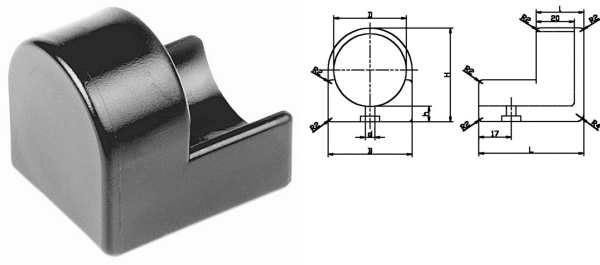

405212. KRUISPOOTOMDOP PE

Artikelcode	D	L	l	B	d	H	h	
405212.003800000.000	38 x 2	55,0	25,0	44,0	5,0	49,0	8,0	zwart