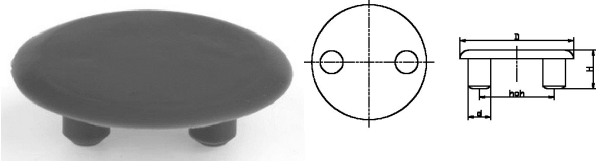

**415020. EXCENTERKAP PE**

Artikelcode	d	D	H	hoh
415020.060350060.001	6,0	35,0	6,0	18,0