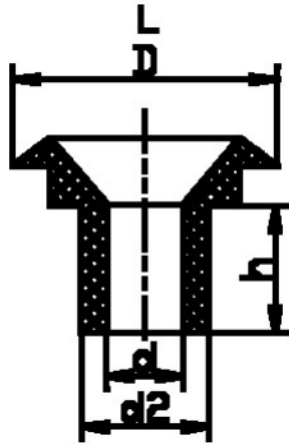

## 415037. SNAPRING PA MET CYLINDRISCHE HALS

Artikelcode	D	d	d2	h	Type
415037.120042090.004	12,0	4,2	6,0	6,0	L naturel
415037.120050090.004	12,0	5,0	6,0	6,0	L naturel