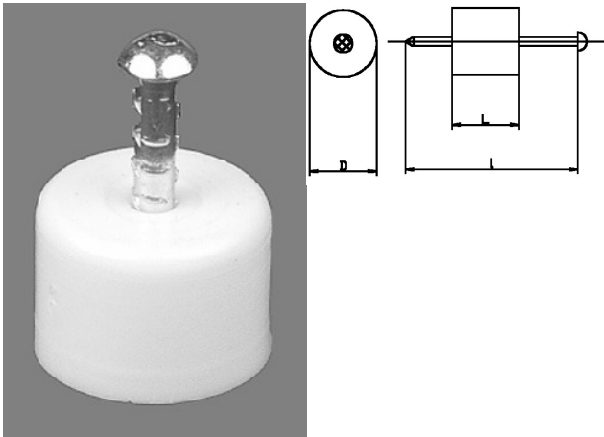

**417470. PLANKDRAGER PE MET NAGEL**

Artikelcode	D	L	I	
417470.070007000.001	7,0	7,0	16,0	wit
417470.120008000.001	12,0	8,0	18,0	wit