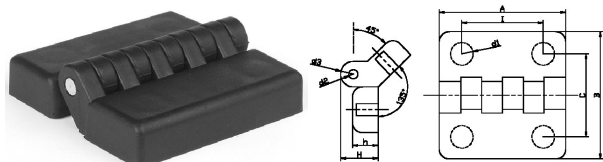

418502. SCHARNIER PA GLASVEZELVERSTERKT MET 4 X DRAADBUS MET GEGALVANISEERDE SCHARNIERPEN

Artikelcode	I x C	A x B	H	h	d1	d2	d3	l1
418502.030050000.000	30 x 30	48 x 48	15,5	10,5	M 5	5,0	10,0	7,0
418502.030060000.000	30 x 30	48 x 48	15,5	10,5	M 6	5,0	10,0	7,0
418502.040060000.000	40 x 40	64 x 64	19,0	13,0	M 6	5,0	12,0	9,0
418502.040080000.000	40 x 40	64 x 64	19,0	13,0	M 8	5,0	12,0	9,0
418502.060080000.000	60 x 63	96 x 96	26,0	19,0	M 8	8,0	18,0	13,0
418502.060100000.000	60 x 63	96 x 96	26,0	19,0	M10	8,0	18,0	13,0