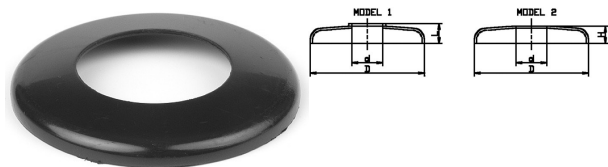

414000. ROZET PE ROND

d = uitstanzing

| Artikelcode | D | H | d (min-max) | Model | |
|----------------------|------|----|-------------|-------|-------|
| 414000.004500012.000 | 45,0 | 10 | 12,0 | 1 | zwart |
| 414000.004500015.000 | 45,0 | 10 | 15,0 | 1 | zwart |
| 414000.004500016.000 | 45,0 | 10 | 16,0 | 1 | zwart |
| 414000.004500017.000 | 45,0 | 10 | 17,0 | 1 | zwart |
| 414000.004500018.000 | 45,0 | 10 | 18,0 | 1 | zwart |
| 414000.005000012.000 | 50,0 | 9 | 12,0 | 1 | zwart |
| 414000.005000016.000 | 50,0 | 9 | 16,0 | 1 | zwart |
| 414000.005000020.000 | 50,0 | 9 | 20,0 | 1 | zwart |
| 414000.005000022.000 | 50,0 | 9 | 22,0 | 1 | zwart |
| 414000.005000035.000 | 50,0 | 9 | 35,0 | 1 | zwart |
| 414000.005002525.000 | 50,0 | 9 | 25 x 25 | 1 | zwart |
| 414000.006200025.000 | 62,0 | 13 | 25,0 | 1 | zwart |
| 414000.009000025.000 | 90,0 | 11 | 25,0 | 2 | zwart |
| 414000.009000026.000 | 90,0 | 11 | 26,0 | 2 | zwart |
| 414000.009000033.000 | 90,0 | 11 | 33,0 | 2 | zwart |
| 414000.009000034.000 | 90,0 | 11 | 34,0 | 2 | zwart |
| 414000.009000040.000 | 90,0 | 11 | 40,0 | 2 | zwart |
| 414000.009000042.000 | 90,0 | 11 | 42,0 | 2 | zwart |
| 414000.009000043.000 | 90,0 | 11 | 43,0 | 2 | zwart |
| 414000.009000048.000 | 90,0 | 11 | 48,0 | 2 | zwart |
| 414000.009000050.000 | 90,0 | 11 | 50,0 | 2 | zwart |
| 414000.009000060.000 | 90,0 | 11 | 60,0 | 2 | zwart |