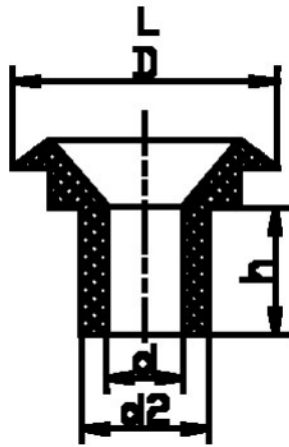

415037. SNAPRING PA MET CYLINDRISCHE HALS

Artikelcode	D	d	d2	h	Type	
415037.120042090.004	12,0	4,2	6,0	6,0	L	naturel
415037.120050090.004	12,0	5,0	6,0	6,0	L	naturel