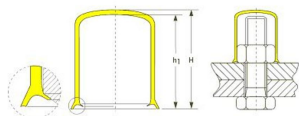

415105. ANTI CORROSIE 6-KANT SNAPKAPPEN PE LEVERBAAR TOT M90

Zie ook de gerelateerde producten.

Artikelcode	M	SW	UNC	h1	H	
415105.060159000.000	M6	10		15,9	17,2	zwart
415105.060336000.000	M6	10		33,6	14,7	zwart
415105.080180000.000	M8	13	1/4"	18,0	19,1	zwart
415105.080270000.000	M8	13	1/4"	27,0	28,6	zwart
415105.100312000.000	M10	17	3/8"	31,2	33,2	zwart
415105.100442000.000	M10	17	3/8"	44,2	46,0	zwart
415105.120312000.000	M12	19	7/16"	31,2	33,2	zwart
415105.120500000.000	M12	19	7/16"	50,0	52,0	zwart
415105.160342000.000	M16	24	9/16"	34,2	36,0	zwart
415105.160505000.000	M16	24	9/16"	50,5	52,0	zwart
415105.200335000.000	M20	30		33,5	36,0	zwart
415105.201160000.000	M20	30		116,0	118,0	zwart
415105.240418000.000	M24	36	7/8"	41,8	45,0	zwart
415105.240726000.000	M24	36	7/8"	72,6	75,0	zwart
415105.270501000.000	M27	41	1"	50,1	54,0	zwart
415105.270738000.000	M27	41	1"	73,8	78,0	zwart
415105.300507000.000	M30	46	1 1/8"	50,7	53,0	zwart
415105.301480000.000	M30	46	1 1/8"	148,0	151,0	zwart
415105.330560000.000	M33	50	1 1/4"	56,0	58,0	zwart
415105.330855000.000	M33	50	1 1/4"	85,5	88,0	zwart
415105.360568000.000	M36	55	1 3/8"	56,8	60,0	zwart
415105.361645000.000	M36	55	1 3/8"	164,5	167,5	zwart
415105.390571000.000	M39	60	1 1/2"	57,1	61,0	zwart
415105.391094000.000	M39	60	1 1/2"	109,4	113,0	zwart
415105.420615000.000	M42	65	1 5/8"	61,5	64,0	zwart