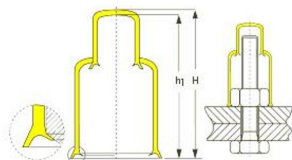

415107. ANTI CORROSIE 6-KANT SNAPKAPPEN PE TELESCOPISCH LEVERBAAR TOT M72

Zie ook de gerelateerde producten.

Artikelcode	M	SW	UNC	h1	
415107.160335057.000	M16	24	9/16"	33,5 / 57,0	zwart
415107.160335073.000	M16	24	9/16"	33,5 / 73,0	zwart
415107.160492052.000	M16	24	9/16"	49,2 / 73,0	zwart
415107.160492089.000	M16	24	9/16"	49,2 / 89,0	zwart
415107.200335057.000	M20	30		33,5 / 57,0	zwart
415107.200335078.000	M20	30		33,5 / 78,0	zwart
415107.201160140.000	M20	30		116,0 / 140,0	zwart
415107.201160161.000	M20	30		116,0 / 161,0	zwart
415107.240418070.000	M24	36	7/8"	41,8 / 70,0	zwart
415107.240418099.000	M24	36	7/8"	41,8 / 99,0	zwart
415107.240711075.000	M24	36	7/8"	71,1 / 99,0	zwart
415107.240711128.000	M24	36	7/8"	71,1 / 128,0	zwart
415107.270501078.000	M27	41	1"	50,1 / 78,0	zwart
415107.270501161.000	M27	41	1"	50,1 / 161,0	zwart
415107.270738102.000	M27	41	1"	73,8 / 102,0	zwart
415107.270738184.000	M27	41	1"	73,8 / 184,0	zwart
415107.300507079.000	M30	46	1 1/8"	50,7 / 79,0	zwart
415107.300507161.000	M30	46	1 1/8"	50,7 / 161,0	zwart
415107.301455174.000	M30	46	1 1/8"	145,5 / 174,0	zwart
415107.301455256.000	M30	46	1 1/8"	145,5 / 256,0	zwart
415107.330533090.000	M33	50	1 1/4"	53,3 / 90,0	zwart
415107.330533163.000	M33	50	1 1/4"	53,3 / 163,0	zwart
415107.330792116.000	M33	50	1 1/4"	79,2 / 116,0	zwart
415107.330792189.000	M33	50	1 1/4"	79,2 / 189,0	zwart