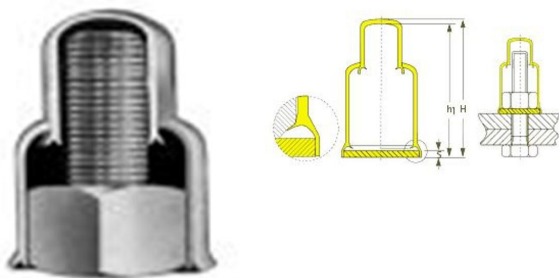

415108. ANTI CORROSIE 6-KANT SNAPKAPPEN PE TELESCOPISCH T.B.V. SLUITRING. LEVERBAAR TOT M72

Zie ook de gerelateerde producten.

Artikelcode	M	SW	UNC	h1	S	
415108.160672091.000	M16	24	9/16"	67,2 / 91,0	3,0	zwart
415108.160672107.000	M16	24	9/16"	67,2 / 107,0	3,0	zwart
415108.200820106.000	M20	30		82,0 / 106,0	3,0	zwart
415108.200820127.000	M20	30		82,0 / 127,0	3,0	zwart
415108.241200148.000	M24	36	7/8"	120,0 / 148,0	4,0	zwart
415108.241200177.000	M24	36	7/8"	120,0 / 177,0	4,0	zwart
415108.270880116.000	M27	41	1"	88,0 / 116,0	4,0	zwart
415108.270880199.000	M27	41	1"	88,0 / 199,0	4,0	zwart
415108.300817110.000	M30	46	1 1/8"	81,7 / 110,0	4,0	zwart
415108.300817192.000	M30	46	1 1/8"	81,7 / 192,0	4,0	zwart
415108.330870123.000	M33	50	1 1/4"	87,0 / 123,0	5,0	zwart
415108.330870197.000	M33	50	1 1/4"	87,0 / 197,0	5,0	zwart
415108.360890125.000	M36	55	1 3/8"	89,0 / 125,0	5,0	zwart
415108.360890199.000	M36	55	1 3/8"	89,0 / 199,0	5,0	zwart
415108.361630199.000	M36	55	1 3/8"	163,0 / 199,0	5,0	zwart
415108.361630273.000	M36	55	1 3/8"	163,0 / 273,0	5,0	zwart
415108.391014146.000	M39	60	1 1/2"	101,4 / 146,0	6,0	zwart
415108.391014170.000	M39	60	1 1/2"	101,4 / 170,0	6,0	zwart
415108.420952141.000	M42	65	1 5/8"	95,2 / 141,0	7,7	zwart
415108.420952164.000	M42	65	1 5/8"	95,2 / 164,0	7,7	zwart
415108.451000145.000	M45	70	1 3/4"	100,0 / 145,0	7,0	zwart
415108.451000240.000	M45	70	1 3/4"	100,0 / 240,0	7,0	zwart
415108.481034143.000	M48	75	1 7/8"	103,4 / 143,0	8,0	zwart
415108.481034149.000	M48	75	1 7/8"	103,4 / 149,0	8,0	zwart