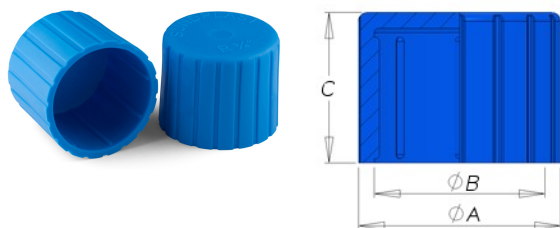

403725. UNIVERSELE BESCHERMKAP "SOFT"; TPE

Artikelcode	A	B	C	Metrisch	UNF	Gas	
403725.009101340.515	14.5	9.1	13.4	M10-M12	3/8" - 7/16"	1/8"	blauw
403725.012301340.515	15.0	12.3	13.4	M14	1/2" - 9/16"	1/4"	blauw
403725.015601400.515	19.0	15.6	14.0	M16	5/8"	3/8"	blauw
403725.019801750.515	23.5	19.8	17.5	M20-M22		1/2"	blauw
403725.024002350.515	27.4	24.0	23.5	M25-M26		3/4"	blauw
403725.033202310.515	36.7	33.2	23.1	M32-M36	1 3/8"	1"	blauw
403725.040102200.515	43.0	40.1	22.0	M40	1 1/2"	1 1/4"	blauw
403725.046602770.515	50.0	46.6	27.7	M50		1 1/2"	blauw