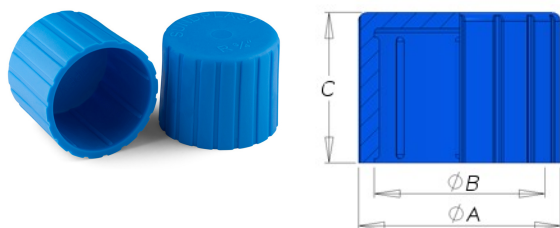

## 403725. UNIVERSELE BESCHERMKAP "SOFT"; TPE

Artikelcode	A	B	C	Metrisch	UNF	Gas	
403725.009101340.515	14.5	9.1	13.4	M10-M12	3/8" - 7/16"	1/8"	blauw
403725.012301340.515	15.0	12.3	13.4	M14	1/2" - 9/16"	1/4"	blauw
403725.015601400.515	19.0	15.6	14.0	M16	5/8"	3/8"	blauw
403725.019801750.515	23.5	19.8	17.5	M20-M22		1/2"	blauw
403725.024002350.515	27.4	24.0	23.5	M25-M26		3/4"	blauw
403725.033202310.515	36.7	33.2	23.1	M32-M36	1 3/8"	1"	blauw
403725.040102200.515	43.0	40.1	22.0	M40	1 1/2"	1 1/4"	blauw
403725.046602770.515	50.0	46.6	27.7	M50		1 1/2"	blauw