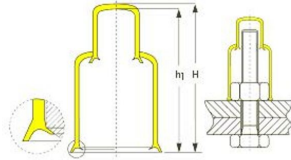

415107. ANTI CORROSIE 6-KANT SNAPKAPPEN PE TELESCOPISCH LEVERBAAR TOT M72

Zie ook de gerelateerde producten.

Artikelcode	M	SW	UNC	h1	
415107.160335057.000	M16	24	9/16"	33,5 / 57,0	zwart
415107.160335073.000	M16	24	9/16"	33,5 / 73,0	zwart
415107.160492052.000	M16	24	9/16"	49,2 / 73,0	zwart
415107.160492089.000	M16	24	9/16"	49,2 / 89,0	zwart
415107.200335057.000	M20	30		33,5 / 57,0	zwart
415107.200335078.000	M20	30		33,5 / 78,0	zwart
415107.201160140.000	M20	30		116,0 / 140,0	zwart
415107.201160161.000	M20	30		116,0 / 161,0	zwart
415107.240418070.000	M24	36	7/8"	41,8 / 70,0	zwart
415107.240418099.000	M24	36	7/8"	41,8 / 99,0	zwart
415107.240711075.000	M24	36	7/8"	71,1 / 99,0	zwart
415107.240711128.000	M24	36	7/8"	71,1 / 128,0	zwart
415107.270501078.000	M27	41	1"	50,1 / 78,0	zwart
415107.270501161.000	M27	41	1"	50,1 / 161,0	zwart
415107.270738102.000	M27	41	1"	73,8 / 102,0	zwart
415107.270738184.000	M27	41	1"	73,8 / 184,0	zwart
415107.300507079.000	M30	46	1 1/8"	50,7 / 79,0	zwart
415107.300507161.000	M30	46	1 1/8"	50,7 / 161,0	zwart
415107.301455174.000	M30	46	1 1/8"	145,5 / 174,0	zwart
415107.301455256.000	M30	46	1 1/8"	145,5 / 256,0	zwart
415107.330533090.000	M33	50	1 1/4"	53,3 / 90,0	zwart
415107.330533163.000	M33	50	1 1/4"	53,3 / 163,0	zwart
415107.330792116.000	M33	50	1 1/4"	79,2 / 116,0	zwart
415107.330792189.000	M33	50	1 1/4"	79,2 / 189,0	zwart