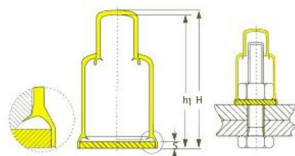

415108. ANTI CORROSIE 6-KANT SNAPKAPPEN PE TELESCOPISCH T.B.V. SLUITRING. LEVERBAAR TOT M72

Zie ook de gerelateerde producten.

Artikelcode	M	SW	UNC	h1	S	
415108.160672091.000	M16	24	9/16"	67,2 / 91,0	3,0	zwart
415108.160672107.000	M16	24	9/16"	67,2 / 107,0	3,0	zwart
415108.200820106.000	M20	30		82,0 / 106,0	3,0	zwart
415108.200820127.000	M20	30		82,0 / 127,0	3,0	zwart
415108.241200148.000	M24	36	7/8"	120,0 / 148,0	4,0	zwart
415108.241200177.000	M24	36	7/8"	120,0 / 177,0	4,0	zwart
415108.270880116.000	M27	41	1"	88,0 / 116,0	4,0	zwart
415108.270880199.000	M27	41	1"	88,0 / 199,0	4,0	zwart
415108.300817110.000	M30	46	1 1/8"	81,7 / 110,0	4,0	zwart
415108.300817192.000	M30	46	1 1/8"	81,7 / 192,0	4,0	zwart
415108.330870123.000	M33	50	1 1/4"	87,0 / 123,0	5,0	zwart
415108.330870197.000	M33	50	1 1/4"	87,0 / 197,0	5,0	zwart
415108.360890125.000	M36	55	1 3/8"	89,0 / 125,0	5,0	zwart
415108.360890199.000	M36	55	1 3/8"	89,0 / 199,0	5,0	zwart
415108.361630199.000	M36	55	1 3/8"	163,0 / 199,0	5,0	zwart
415108.361630273.000	M36	55	1 3/8"	163,0 / 273,0	5,0	zwart
415108.391014146.000	M39	60	1 1/2"	101,4 / 146,0	6,0	zwart
415108.391014170.000	M39	60	1 1/2"	101,4 / 170,0	6,0	zwart
415108.420952141.000	M42	65	1 5/8"	95,2 / 141,0	7,7	zwart
415108.420952164.000	M42	65	1 5/8"	95,2 / 164,0	7,7	zwart
415108.451000145.000	M45	70	1 3/4"	100,0 / 145,0	7,0	zwart
415108.451000240.000	M45	70	1 3/4"	100,0 / 240,0	7,0	zwart
415108.481034143.000	M48	75	1 7/8"	103,4 / 143,0	8,0	zwart
415108.481034149.000	M48	75	1 7/8"	103,4 / 149,0	8,0	zwart