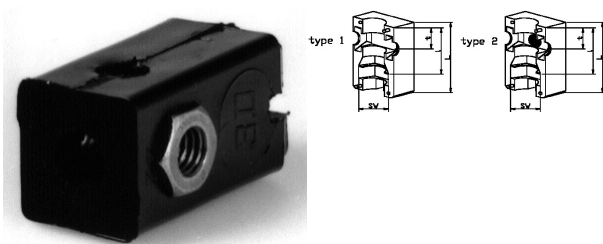

## 440060. EXPANSIEHOEKVERBINDING PA 2-DELIG ZONDER KRAAG

Uitvoeringen:

- zonder moer
- met 1 moer
- met 3 moeren

25X25X1,5 ook leverbaar met 5 moeren

Artikelcode	Buismaat	Wanddikte	SW	t	l	L	M	Type
440060.202015060.000	20 x 20	1,5	10	10,0	35,0	41,0	M 6	1
440060.202015061.000	20 x 20	1,5	10	10,0	35,0	41,0	M 6	1
440060.202015062.000	20 x 20	1,5	10	10,0	35,0	41,0	M 6	1
440060.202015063.000	20 x 20	1,5	10	10,0	35,0	41,0	M 6	1
440060.202015080.000	20 x 20	1,5	13	10,0	35,0	41,0	M 8	1
440060.202015081.000	20 x 20	1,5	13	10,0	35,0	41,0	M 8	1
440060.202015083.000	20 x 20	1,5	13	10,0	35,0	41,0	M 8	1
440060.252515080.000	25 x 25	1,5	13	12,5	30,0	42,0	M 8	2
440060.252515081.000	25 x 25	1,5	13	12,5	30,0	42,0	M 8	2
440060.252515085.000	25 x 25	1,5	13	12,5	30,0	42,0	M 8	2
440060.303020080.000	30 x 30	2,0	13	15,0	35,0	41,0	M 8	1
440060.303020081.000	30 x 30	2,0	13	15,0	35,0	41,0	M 8	1
440060.303020083.000	30 x 30	2,0	13	15,0	35,0	41,0	M 8	1