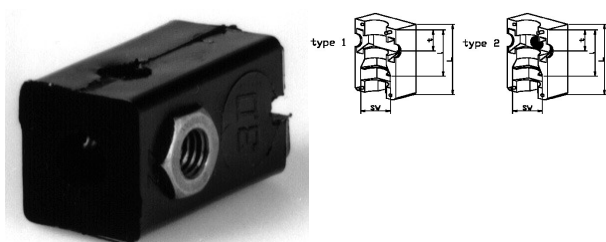

## 440060. EXPANSIEHOEKVERBINDING PA 2-DELIG ZONDER KRAAG

Uitvoeringen:

- zonder moer
- met 1 moer
- met 3 moeren

25X25X1,5 ook leverbaar met 5 moeren

Artikelcode	Buismaat	Wanddikte	SW	t	l	L	M	Type
440060.202015060.000	20 x 20	1,5	10	10,0	35,0	41,0	M 6	1
440060.202015061.000	20 x 20	1,5	10	10,0	35,0	41,0	M 6	1
440060.202015062.000	20 x 20	1,5	10	10,0	35,0	41,0	M 6	1
440060.202015063.000	20 x 20	1,5	10	10,0	35,0	41,0	M 6	1
440060.202015080.000	20 x 20	1,5	13	10,0	35,0	41,0	M 8	1
440060.202015081.000	20 x 20	1,5	13	10,0	35,0	41,0	M 8	1
440060.202015083.000	20 x 20	1,5	13	10,0	35,0	41,0	M 8	1
440060.252515080.000	25 x 25	1,5	13	12,5	30,0	42,0	M 8	2
440060.252515081.000	25 x 25	1,5	13	12,5	30,0	42,0	M 8	2
440060.252515085.000	25 x 25	1,5	13	12,5	30,0	42,0	M 8	2
440060.303020080.000	30 x 30	2,0	13	15,0	35,0	41,0	M 8	1
440060.303020081.000	30 x 30	2,0	13	15,0	35,0	41,0	M 8	1
440060.303020083.000	30 x 30	2,0	13	15,0	35,0	41,0	M 8	1