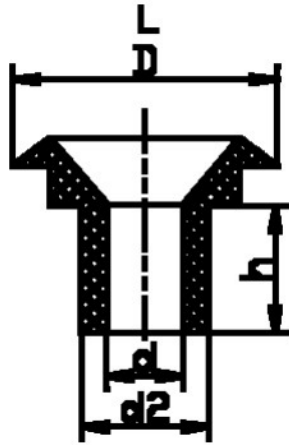

415037. SNAPRING PA MET CYLINDRISCHE HALS

Artikelcode	D	d	d2	h	Type	
415037.120042090.004	12,0	4,2	6,0	6,0	L	naturel
415037.120050090.004	12,0	5,0	6,0	6,0	L	naturel