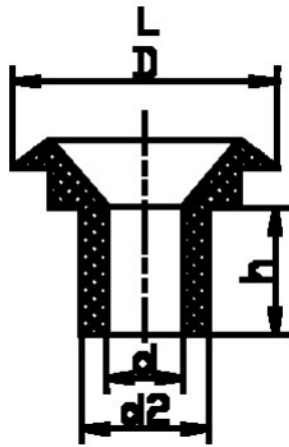

**415037. SNAPRING PA MET CYLINDRISCHE HALS**

Artikelcode	D	d	d2	h	Type	
415037.120042090.004	12,0	4,2	6,0	6,0	L	naturel
415037.120050090.004	12,0	5,0	6,0	6,0	L	naturel