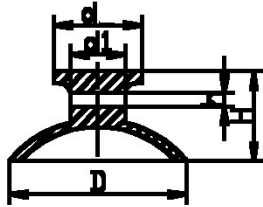

**411125. ZUIGNAP PVC**

Artikelcode	D	L	l	d	d1	d2	h	
411125.460200000.004	46,0	20,0	6,0	15,0	12,0	4,0	14,0	naturel