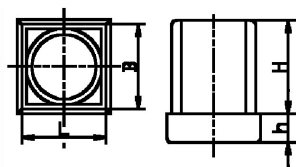

## 403310. INDOP PVC RECHTHOEKIG ZONDER LAMELLEN

Artikelcode	L	B	H	h	
403310.012012000.000	12,0	12,0	19,0	6,0	zwart
403310.012012000.001	12,0	12,0	19,0	6,0	wit
403310.013013000.000	13,0	13,0	20,0	6,0	zwart
403310.013013000.001	13,0	13,0	20,0	6,0	wit
403310.014014000.000	14,0	14,0	20,0	6,0	zwart
403310.014014000.001	14,0	14,0	20,0	6,0	wit
403310.015015000.000	15,0	15,0	20,0	6,0	zwart
403310.015015000.001	15,0	15,0	20,0	6,0	wit
403310.016016000.000	16,0	16,0	20,0	6,0	zwart
403310.016016000.001	16,0	16,0	20,0	6,0	wit
403310.017017000.000	17,0	17,0	20,0	6,0	zwart
403310.017017000.001	17,0	17,0	20,0	6,0	wit
403310.018018000.000	18,0	18,0	20,0	6,0	zwart
403310.018018000.001	18,0	18,0	20,0	6,0	wit
403310.019019000.000	19,0	19,0	20,0	6,0	zwart
403310.019019000.001	19,0	19,0	20,0	6,0	wit
403310.020020000.000	20,0	20,0	20,0	6,0	zwart
403310.020020000.001	20,0	20,0	20,0	6,0	wit
403310.021021000.000	21,0	21,0	20,0	6,0	zwart
403310.021021000.001	21,0	21,0	20,0	6,0	wit
403310.022022000.000	22,0	22,0	20,0	6,0	zwart
403310.022022000.001	22,0	22,0	20,0	6,0	wit