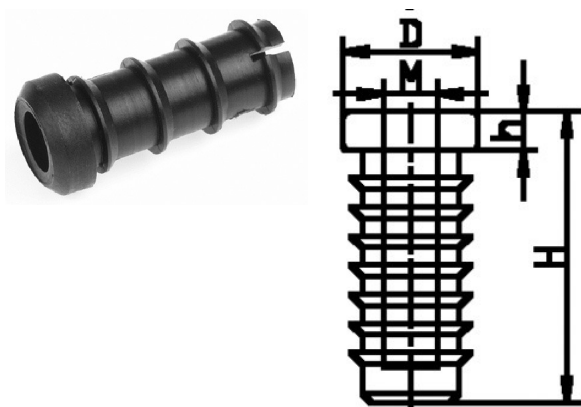

404021. INSTEKTOP MET BORING

Artikelcode	D	H	h		
404021.001408020.000	14,0X1,0	27,0	5,0	M 8	zwart
404021.001408020.001	14,0X1,0	27,0	5,0	M 8	wit
404021.001608020.000	16,0X1,0	27,0	5,0	M 8	zwart
404021.001608020.001	16,0X1,0	27,0	5,0	M 8	wit
404021.001808020.000	18,0X1,0	27,0	5,0	M 8	zwart
404021.001808020.001	18,0X1,0	27,0	5,0	M 8	wit