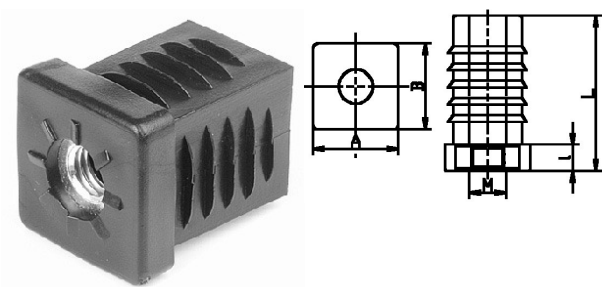

## 404100. INDOP STYLEEN RECHTHOEKIG VOOR LOOPWIELBEVESTIGING

v.v. omspoten moer

Artikelcode	A	B	L	I		
404100.202008001.000	20,0	20,0	35,0	4,0	M 8	zwart
404100.252508001.000	25,0	25,0	34,0	5,0	M 8	zwart
404100.252510001.000	25,0	25,0	34,0	5,0	M10	zwart
404100.303010001.000	30,0	30,0	35,0	5,0	M10	zwart