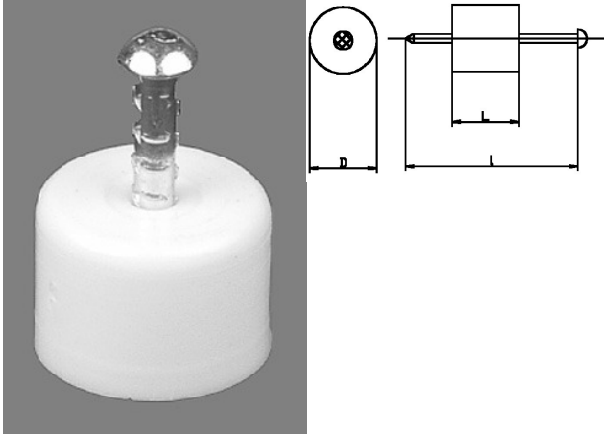

## 417470. PLANKDRAGER PE MET NAGEL

Artikelcode	D	L	I	
417470.070007000.001	7,0	7,0	16,0	wit
417470.120008000.001	12,0	8,0	18,0	wit