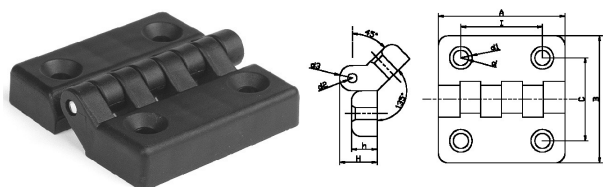

## 418501. SCHARNIER PA GLASVEZELVERSTERKT MET RVS SCHARNIERPEN

Artikelcode	I x C	A x B	H	h	d	d1	d2	d3
418501.020040000.000	20 x 20	32 x 32	10,5	7,0	4,5	8,0	3,0	7,0
418501.030060000.000	30 x 30	48 x 48	15,5	10,5	6,5	13,0	5,0	10,0
418501.040060000.000	40 x 40	64 x 64	19,0	13,0	6,5	13,0	5,0	12,0
418501.060080000.000	60 x 63	96 x 96	24,0	16,0	8,5	16,0	8,0	16,0
418501.060100000.000	60 x 63	96 x 96	24,0	16,0	10,5	20,0	8,0	16,0