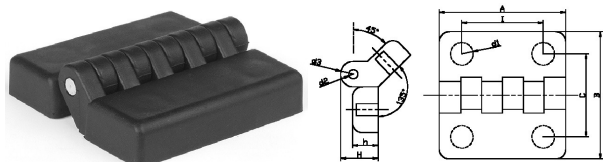

**418502. SCHARNIER PA GLASVEZELVERSTERKT MET 4 X DRAADBUS MET GEGALVANISEERDE SCHARNIERPEN**

Artikelcode	I x C	A x B	H	h	d1	d2	d3	l1
418502.030050000.000	30 x 30	48 x 48	15,5	10,5	M 5	5,0	10,0	7,0
418502.030060000.000	30 x 30	48 x 48	15,5	10,5	M 6	5,0	10,0	7,0
418502.040060000.000	40 x 40	64 x 64	19,0	13,0	M 6	5,0	12,0	9,0
418502.040080000.000	40 x 40	64 x 64	19,0	13,0	M 8	5,0	12,0	9,0
418502.060080000.000	60 x 63	96 x 96	26,0	19,0	M 8	8,0	18,0	13,0
418502.060100000.000	60 x 63	96 x 96	26,0	19,0	M10	8,0	18,0	13,0