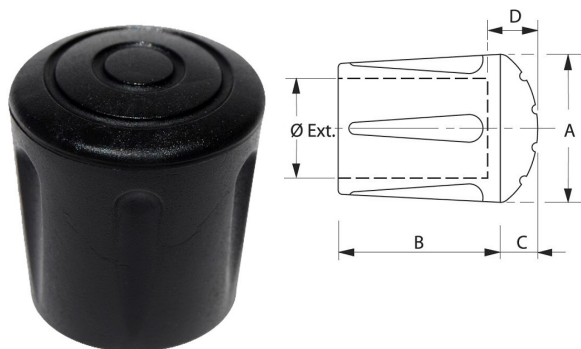

## 402013. OMDOP TPV 60° SHORE A ANTISLIP MET DIKWANDIGE KOP

Artikelcode	Ø	D	B	C	A		
402013.006007000.000	6-7	4,7	19	2,5	17,4	zwart	60° Sh. A
402013.006007000.910	6-7	4,7	19	2,5	17,4	wit	RAL 9010 60° Sh. A
402013.008009000.000	8-9	6,0	21	3,0	20,7	zwart	60° Sh. A
402013.008009000.910	8-9	6,0	21	3,0	20,7	wit	RAL 9010 60° Sh. A
402013.010011000.000	10-11	6,0	21	3,0	20,7	zwart	60° Sh. A
402013.010011000.910	10-11	6,0	21	3,0	20,7	wit	RAL 9010 60° Sh. A
402013.012013000.000	12-13	6,0	23	3,25	23,0	zwart	60° Sh. A
402013.012013000.910	12-13	6,0	23	3,25	23,0	wit	RAL 9010 60° Sh. A
402013.014015000.000	14-15	6,0	25	3,5	25,5	zwart	60° Sh. A
402013.014015000.910	14-15	6,0	25	3,5	25,5	wit	RAL 9010 60° Sh. A
402013.016017000.000	16-17	6,0	26	3,8	27,5	zwart	60° Sh. A
402013.016017000.910	16-17	6,0	26	3,8	27,5	wit	RAL 9010 60° Sh. A
402013.018019000.000	18-19	6,0	28	3,8	29,9	zwart	60° Sh. A
402013.018019000.910	18-19	6,0	28	3,8	29,9	wit	RAL 9010 60° Sh. A
402013.020021000.000	20-21	7,0	30	5,0	32,0	zwart	60° Sh. A
402013.020021000.910	20-21	7,0	30	5,0	32,0	wit	RAL 9010 60° Sh. A
402013.022023000.000	22-23	7,0	31	5,0	34,4	zwart	60° Sh. A
402013.022023000.910	22-23	7,0	31	5,0	34,4	wit	RAL 9010 60° Sh. A
402013.025026000.000	25-26	7,0	31	5,0	37,4	zwart	60° Sh. A
402013.025026000.910	25-26	7,0	31	5,0	37,4	wit	RAL 9010 60° Sh. A
402013.028029000.000	28-29	8,0	34	5,75	42,9	zwart	60° Sh. A
402013.028029000.910	28-29	8,0	34	5,75	42,9	wit	RAL 9010 60° Sh. A
402013.030031000.000	30-31	8,0	34	5,75	42,9	zwart	60° Sh. A
402013.030031000.910	30-31	8,0	34	5,75	42,9	wit	RAL 9010 60° Sh. A
402013.032033000.000	32-33	8,0	35	6,5	45,1	zwart	60° Sh. A