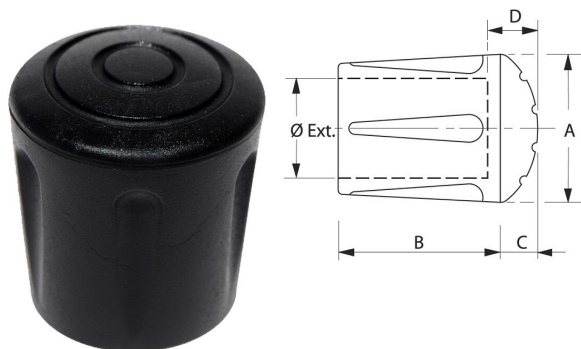

402013. OMDOP TPV 60° SHORE A ANTISLIP MET DIKWANDIGE KOP

Artikelcode	Ø	D	B	C	A			
402013.006007000.000	6-7	4,7	19	2,5	17,4	zwart		60° Sh. A
402013.006007000.910	6-7	4,7	19	2,5	17,4	wit	RAL 9010	60° Sh. A
402013.008009000.000	8-9	6,0	21	3,0	20,7	zwart		60° Sh. A
402013.008009000.910	8-9	6,0	21	3,0	20,7	wit	RAL 9010	60° Sh. A
402013.010011000.000	10-11	6,0	21	3,0	20,7	zwart		60° Sh. A
402013.010011000.910	10-11	6,0	21	3,0	20,7	wit	RAL 9010	60° Sh. A
402013.012013000.000	12-13	6,0	23	3,25	23,0	zwart		60° Sh. A
402013.012013000.910	12-13	6,0	23	3,25	23,0	wit	RAL 9010	60° Sh. A
402013.014015000.000	14-15	6,0	25	3,5	25,5	zwart		60° Sh. A
402013.014015000.910	14-15	6,0	25	3,5	25,5	wit	RAL 9010	60° Sh. A
402013.016017000.000	16-17	6,0	26	3,8	27,5	zwart		60° Sh. A
402013.016017000.910	16-17	6,0	26	3,8	27,5	wit	RAL 9010	60° Sh. A
402013.018019000.000	18-19	6,0	28	3,8	29,9	zwart		60° Sh. A
402013.018019000.910	18-19	6,0	28	3,8	29,9	wit	RAL 9010	60° Sh. A
402013.020021000.000	20-21	7,0	30	5,0	32,0	zwart		60° Sh. A
402013.020021000.910	20-21	7,0	30	5,0	32,0	wit	RAL 9010	60° Sh. A
402013.022023000.000	22-23	7,0	31	5,0	34,4	zwart		60° Sh. A
402013.022023000.910	22-23	7,0	31	5,0	34,4	wit	RAL 9010	60° Sh. A
402013.025026000.000	25-26	7,0	31	5,0	37,4	zwart		60° Sh. A
402013.025026000.910	25-26	7,0	31	5,0	37,4	wit	RAL 9010	60° Sh. A
402013.028029000.000	28-29	8,0	34	5,75	42,9	zwart		60° Sh. A
402013.028029000.910	28-29	8,0	34	5,75	42,9	wit	RAL 9010	60° Sh. A
402013.030031000.000	30-31	8,0	34	5,75	42,9	zwart		60° Sh. A
402013.030031000.910	30-31	8,0	34	5,75	42,9	wit	RAL 9010	60° Sh. A
402013.032033000.000	32-33	8,0	35	6,5	45,1	zwart		60° Sh. A