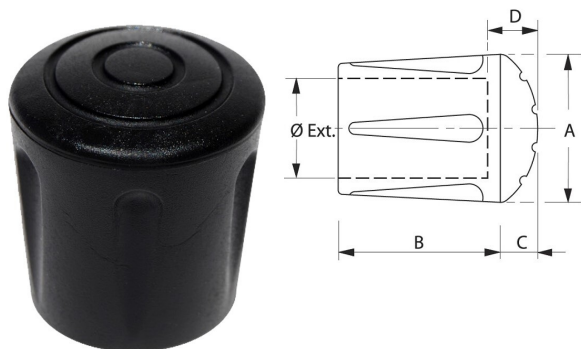

402013. OMDOP TPV 60° SHORE A ANTISLIP MET DIKWANDIGE KOP

Artikelcode	Ø	D	B	C	A		
402013.006007000.000	6-7	4,7	19	2,5	17,4	zwart	60° Sh. A
402013.006007000.910	6-7	4,7	19	2,5	17,4	wit	RAL 9010 60° Sh. A
402013.008009000.000	8-9	6,0	21	3,0	20,7	zwart	60° Sh. A
402013.008009000.910	8-9	6,0	21	3,0	20,7	wit	RAL 9010 60° Sh. A
402013.010011000.000	10-11	6,0	21	3,0	20,7	zwart	60° Sh. A
402013.010011000.910	10-11	6,0	21	3,0	20,7	wit	RAL 9010 60° Sh. A
402013.012013000.000	12-13	6,0	23	3,25	23,0	zwart	60° Sh. A
402013.012013000.910	12-13	6,0	23	3,25	23,0	wit	RAL 9010 60° Sh. A
402013.014015000.000	14-15	6,0	25	3,5	25,5	zwart	60° Sh. A
402013.014015000.910	14-15	6,0	25	3,5	25,5	wit	RAL 9010 60° Sh. A
402013.016017000.000	16-17	6,0	26	3,8	27,5	zwart	60° Sh. A
402013.016017000.910	16-17	6,0	26	3,8	27,5	wit	RAL 9010 60° Sh. A
402013.018019000.000	18-19	6,0	28	3,8	29,9	zwart	60° Sh. A
402013.018019000.910	18-19	6,0	28	3,8	29,9	wit	RAL 9010 60° Sh. A
402013.020021000.000	20-21	7,0	30	5,0	32,0	zwart	60° Sh. A
402013.020021000.910	20-21	7,0	30	5,0	32,0	wit	RAL 9010 60° Sh. A
402013.022023000.000	22-23	7,0	31	5,0	34,4	zwart	60° Sh. A
402013.022023000.910	22-23	7,0	31	5,0	34,4	wit	RAL 9010 60° Sh. A
402013.025026000.000	25-26	7,0	31	5,0	37,4	zwart	60° Sh. A
402013.025026000.910	25-26	7,0	31	5,0	37,4	wit	RAL 9010 60° Sh. A
402013.028029000.000	28-29	8,0	34	5,75	42,9	zwart	60° Sh. A
402013.028029000.910	28-29	8,0	34	5,75	42,9	wit	RAL 9010 60° Sh. A
402013.030031000.000	30-31	8,0	34	5,75	42,9	zwart	60° Sh. A
402013.030031000.910	30-31	8,0	34	5,75	42,9	wit	RAL 9010 60° Sh. A
402013.032033000.000	32-33	8,0	35	6,5	45,1	zwart	60° Sh. A