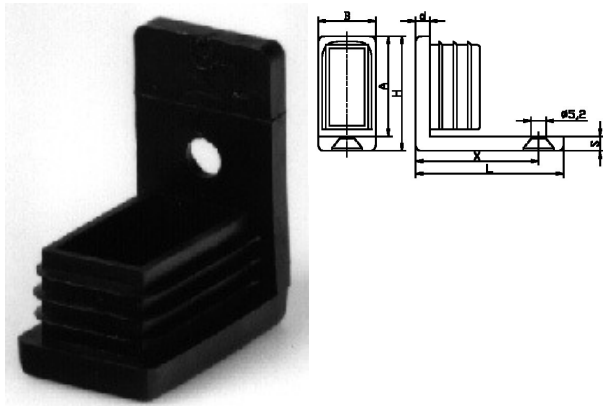

405160. KRUISPOOTDOP PE HOOGKANT

Artikelcode	Buismaat	H	d	S	X	L		
405160.202000000.000	20 x 20	25,0	5,0	5,0	29,5	28,5	zwart	
405160.202000000.910	20 x 20	25,0	5,0	5,0	29,5	28,5	wit	
405160.252500000.000	25 x 25	30,0	5,0	5,0	19,0	28,0	zwart	
405160.252500000.735	25 x 25	30,0	5,0	5,0	19,0	28,0	grijs	RAL7035
405160.252500000.903	25 x 25	30,0	5,0	5,0	19,0	28,0	wit	RAL 9003
405160.301500000.000	30 x 15	37,0	3,0	7,0	22,5	40,0	zwart	
405160.302000000.000	30 x 20	35,0	5,0	5,0	22,0	38,5	zwart	
405160.302000000.903	30 x 20	35,0	5,0	5,0	22,0	38,5	wit	RAL 9003
405160.302500000.000	30 x 25	36,0	5,5	6,0	25,5	44,5	zwart	
405160.303000000.000	30 x 30	35,0	5,0	5,0	29,5	39,0	zwart	
405160.303000000.701	30 x 30	35,0	5,0	5,0	29,5	39,0	grijs	
405160.303000000.711	30 x 30	35,0	5,0	5,0	29,5	39,0	grijs	
405160.303000000.910	30 x 30	35,0	5,0	5,0	29,5	39,0	wit	
405160.303000010.000	30 x 30	35,0	5,0	5,0	29,5	39,0	zwart	
405160.303000015.000	30 x 30	35,0	5,0	5,0	25,0	39,0	zwart	
405160.352000000.000	35 x 20	40,0	5,0	5,0	30,5	40,0	zwart	
405160.352500000.000	35 x 25	40,0	5,0	5,0	-	25,0	zwart	zonder boring
405160.402000000.000	40 x 20	45,0	5,0	5,0	45,5	55,0	zwart	
405160.402000000.742	40 x 20	45,0	5,0	5,0	45,5	55,0	grijs	RAL 7042
405160.402000000.910	40 x 20	45,0	5,0	5,0	45,5	55,0	wit	
405160.402500000.000	40 x 25	48,0	5,0	8,0	36,0	45,0	zwart	
405160.502000000.000	50 x 20	55,0	5,0	5,0	-	33,5	zwart	zonder boring
405160.502500000.000	50 x 25	58,0	5,0	8,0	45,0	54,0	zwart	
405160.502500010.910	50 x 25	58,0	5,0	8,0	45,0	54,0	wit	
405160.503000000.000	50 x 30	57,0	7,0	5,0	30,5	40,0	zwart	

Artikelcode	Buismaat	H	d	S	X	L	
405160.503000000.910	50 x 30	57,0	7,0	5,0	30,5	40,0	wit