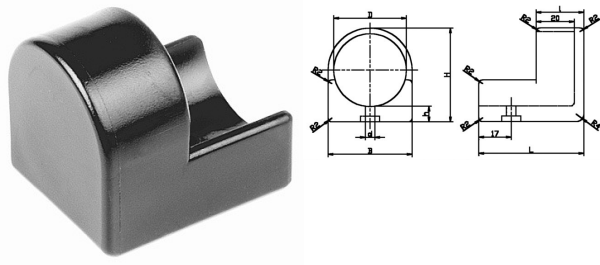

405212. KRUISPOOTOMDOP PE

Artikelcode	D	L	I	B	d	H	h	
405212.003800000.000	38 x 2	55,0	25,0	44,0	5,0	49,0	8,0	zwart